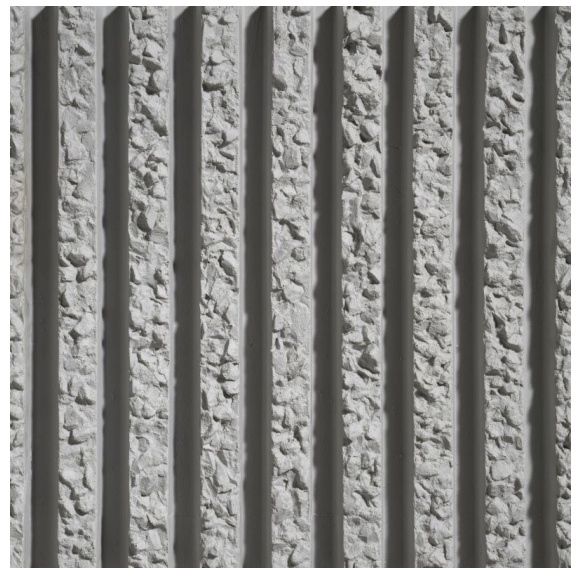

PIERI® Liner by NOE

Montmorin 76

Mat sizes

Article number	569369
Weight	30.00 kg/m ²
Mat thickness	43 mm

A	1140 mm
B	4015 mm

Dimensional tolerances

A/B	± 1.00 %
Mat thickness	± 2.00 mm
Shore Hardness A	65-70
Heat resistance	+ 80.00 °C