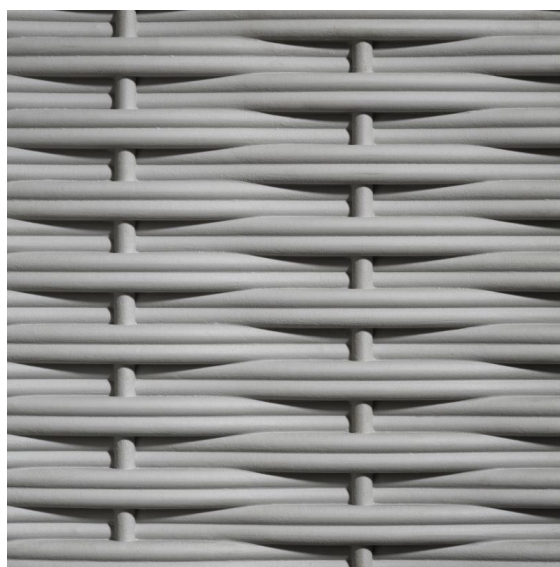

PIERI® Liner by NOE

Fascinés 117

Mat sizes

Article number	569359
Weight	22.60 kg/m ²
Mat thickness	29 mm

A	1140 mm
B	2590 mm

Dimensional tolerances

A/B	± 1.00 %
Mat thickness	± 2.00 mm
Shore Hardness A	65-70
Heat resistance	+ 80.00 °C