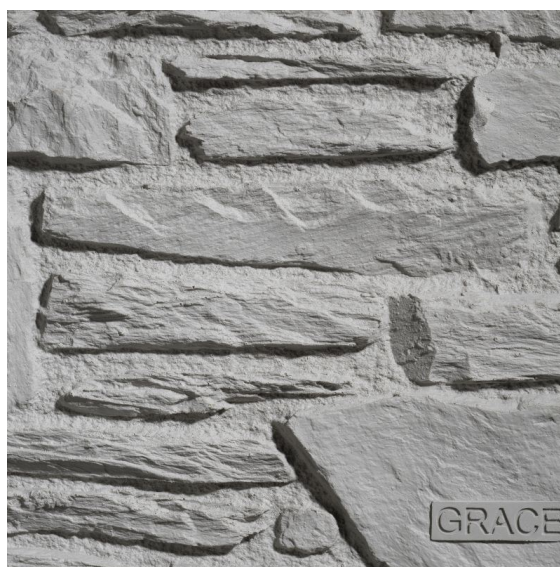

PIERI® Liner by NOE Envalira

108

Mat sizes

Article number	569340
Weight	28.50 kg/m ²
Mat thickness	26 mm

A	3500 mm
B	1020 mm

Dimensional tolerances

A/B	± 1.00 %
Mat thickness	± 2.00 mm
Shore Hardness A	65-70
Heat resistance	+ 80.00 °C