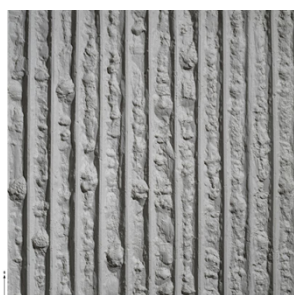

PIERI® Liner by NOE Casse Inverse 72 Bis

Mat sizes

Article number	569352
Weight	21.20 kg/m ²
Mat thickness	23 mm

A	1210 mm
B	4025 mm

Dimensional tolerances

A/B	± 1.00 %
Mat thickness	± 2.00 mm
Shore Hardness A	65-70
Heat resistance	+ 80.00 °C