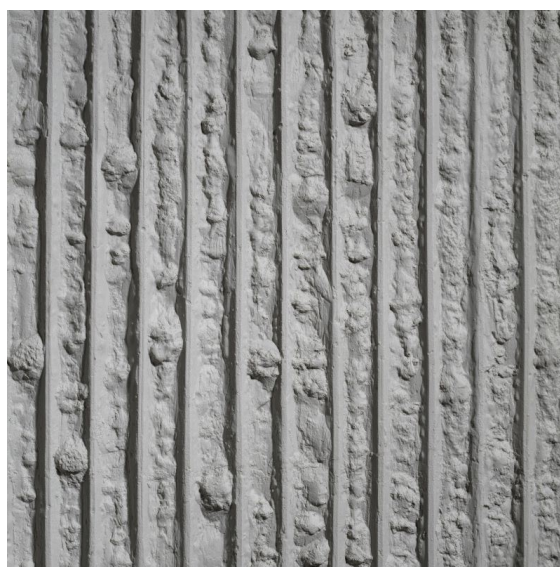

PIERI® Liner by NOE Casse Inverse 72 Bis

Mat sizes

Article number	569352
Weight	21.20 kg/m²
Mat thickness	23 mm

A	1210 mm
B	4025 mm